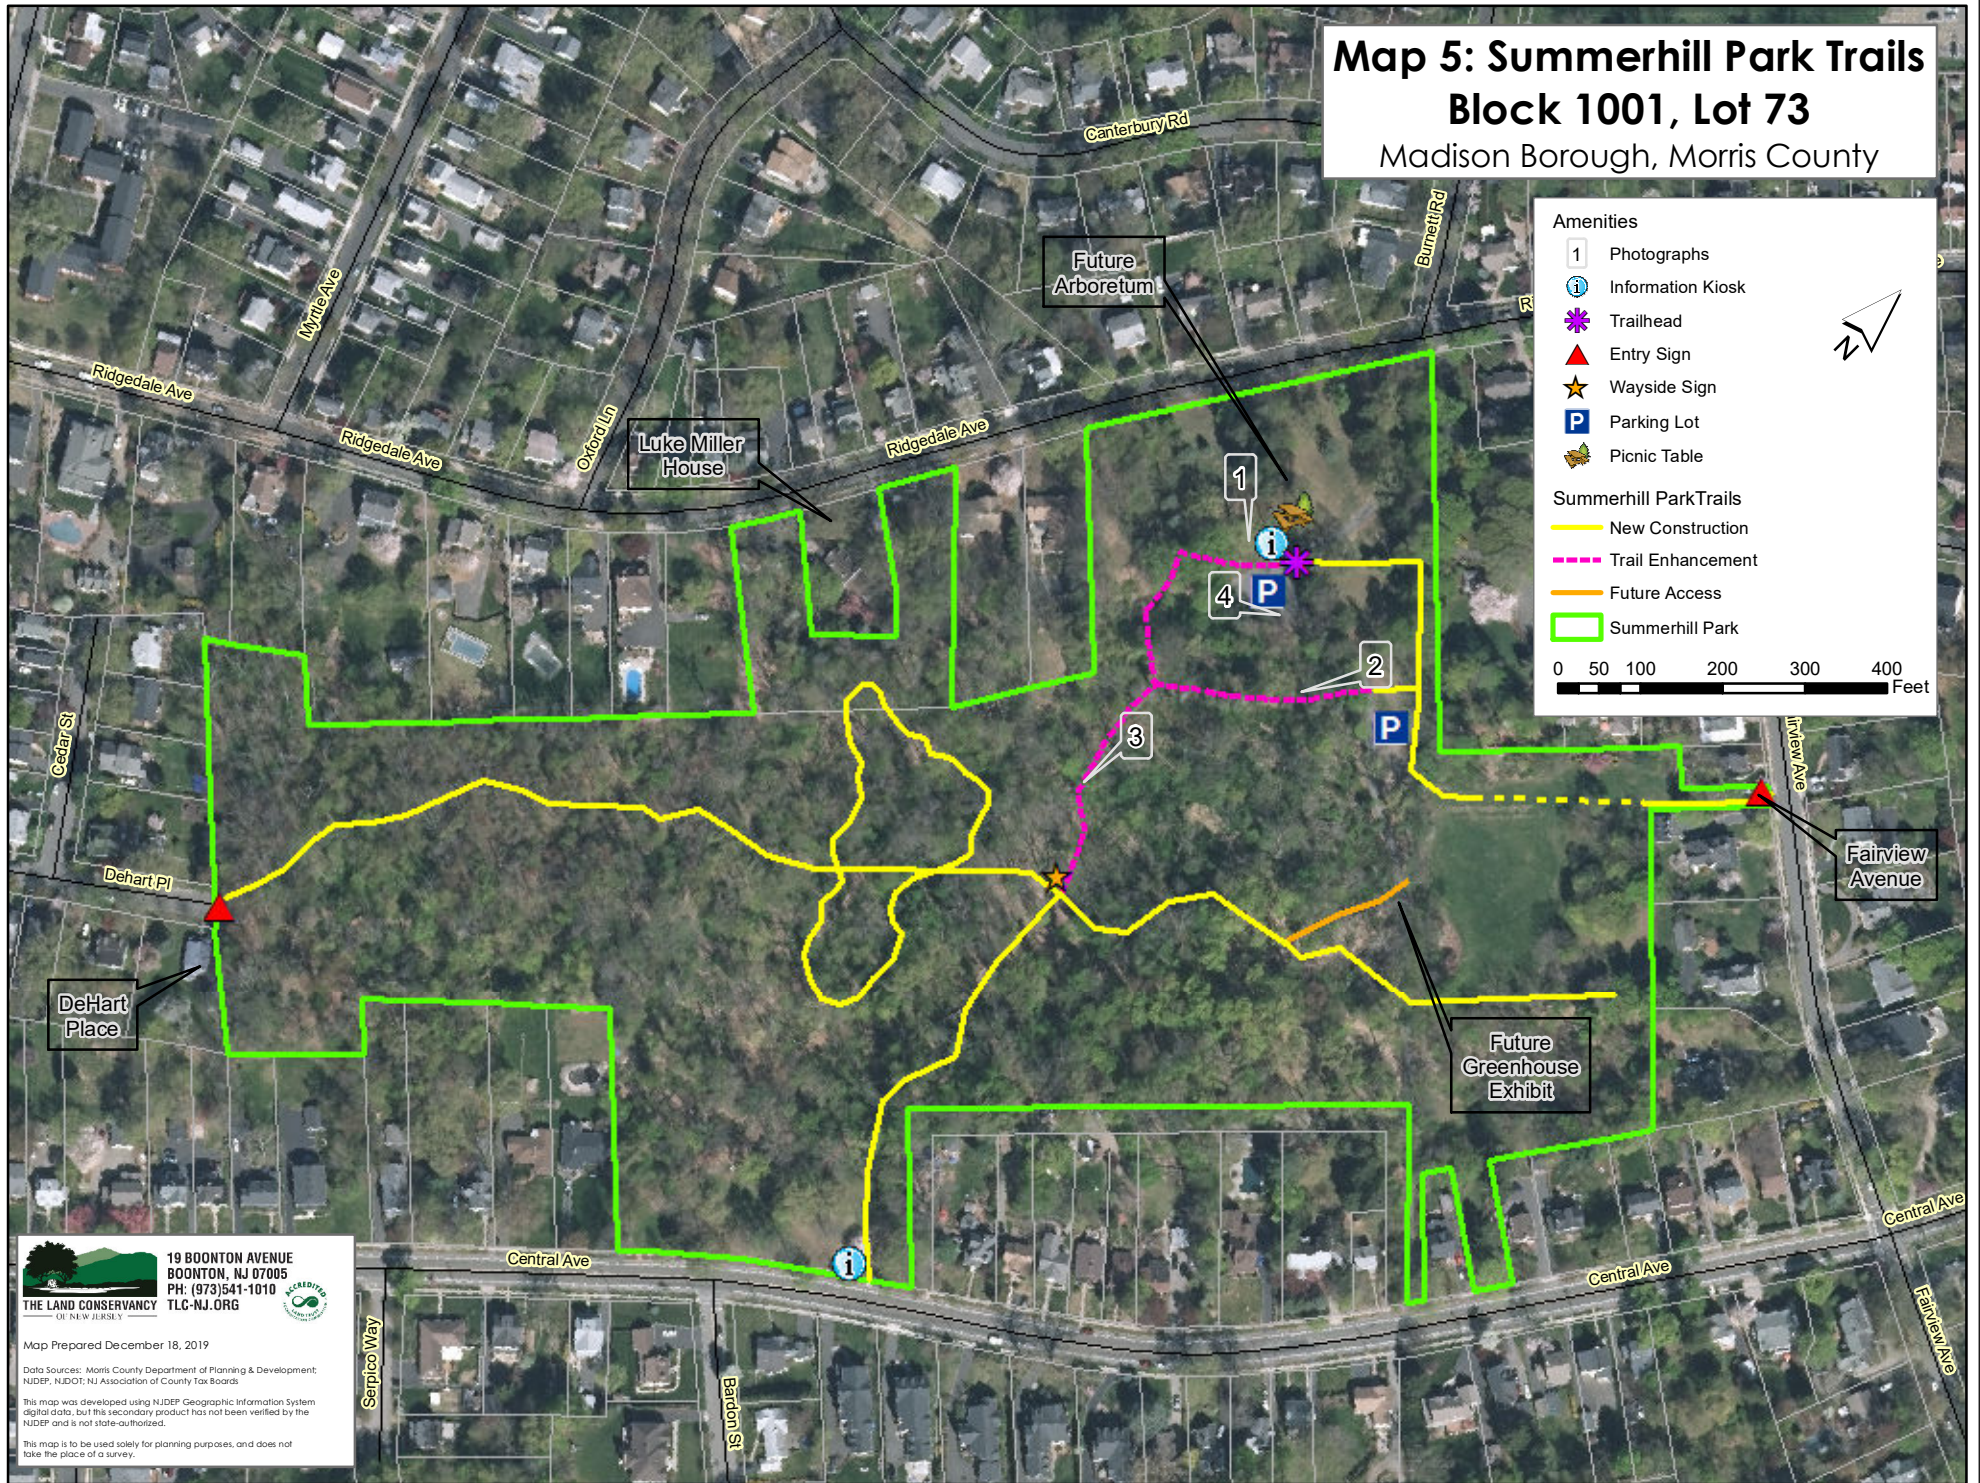

# Map 5: Summerhill Park Trails

## Block 1001, Lot 73

Madison Borough, Morris County

**Amenities**

- 1 Photographs
- i Information Kiosk
- ✿ Trailhead
- ▲ Entry Sign
- ★ Wayside Sign
- P Parking Lot
- 🍃 Picnic Table

**Summerhill Park Trails**

- New Construction
- - - Trail Enhancement
- - - Future Access
- ▭ Summerhill Park

0 50 100 200 300 400 Feet

**19 BOONTON AVENUE**  
**BOONTON, NJ 07005**  
**PH: (973)541-1010**  
**TLC-NJ.ORG**

Map Prepared December 18, 2019

This map is to be used solely for planning purposes, and does not take the place of a survey.