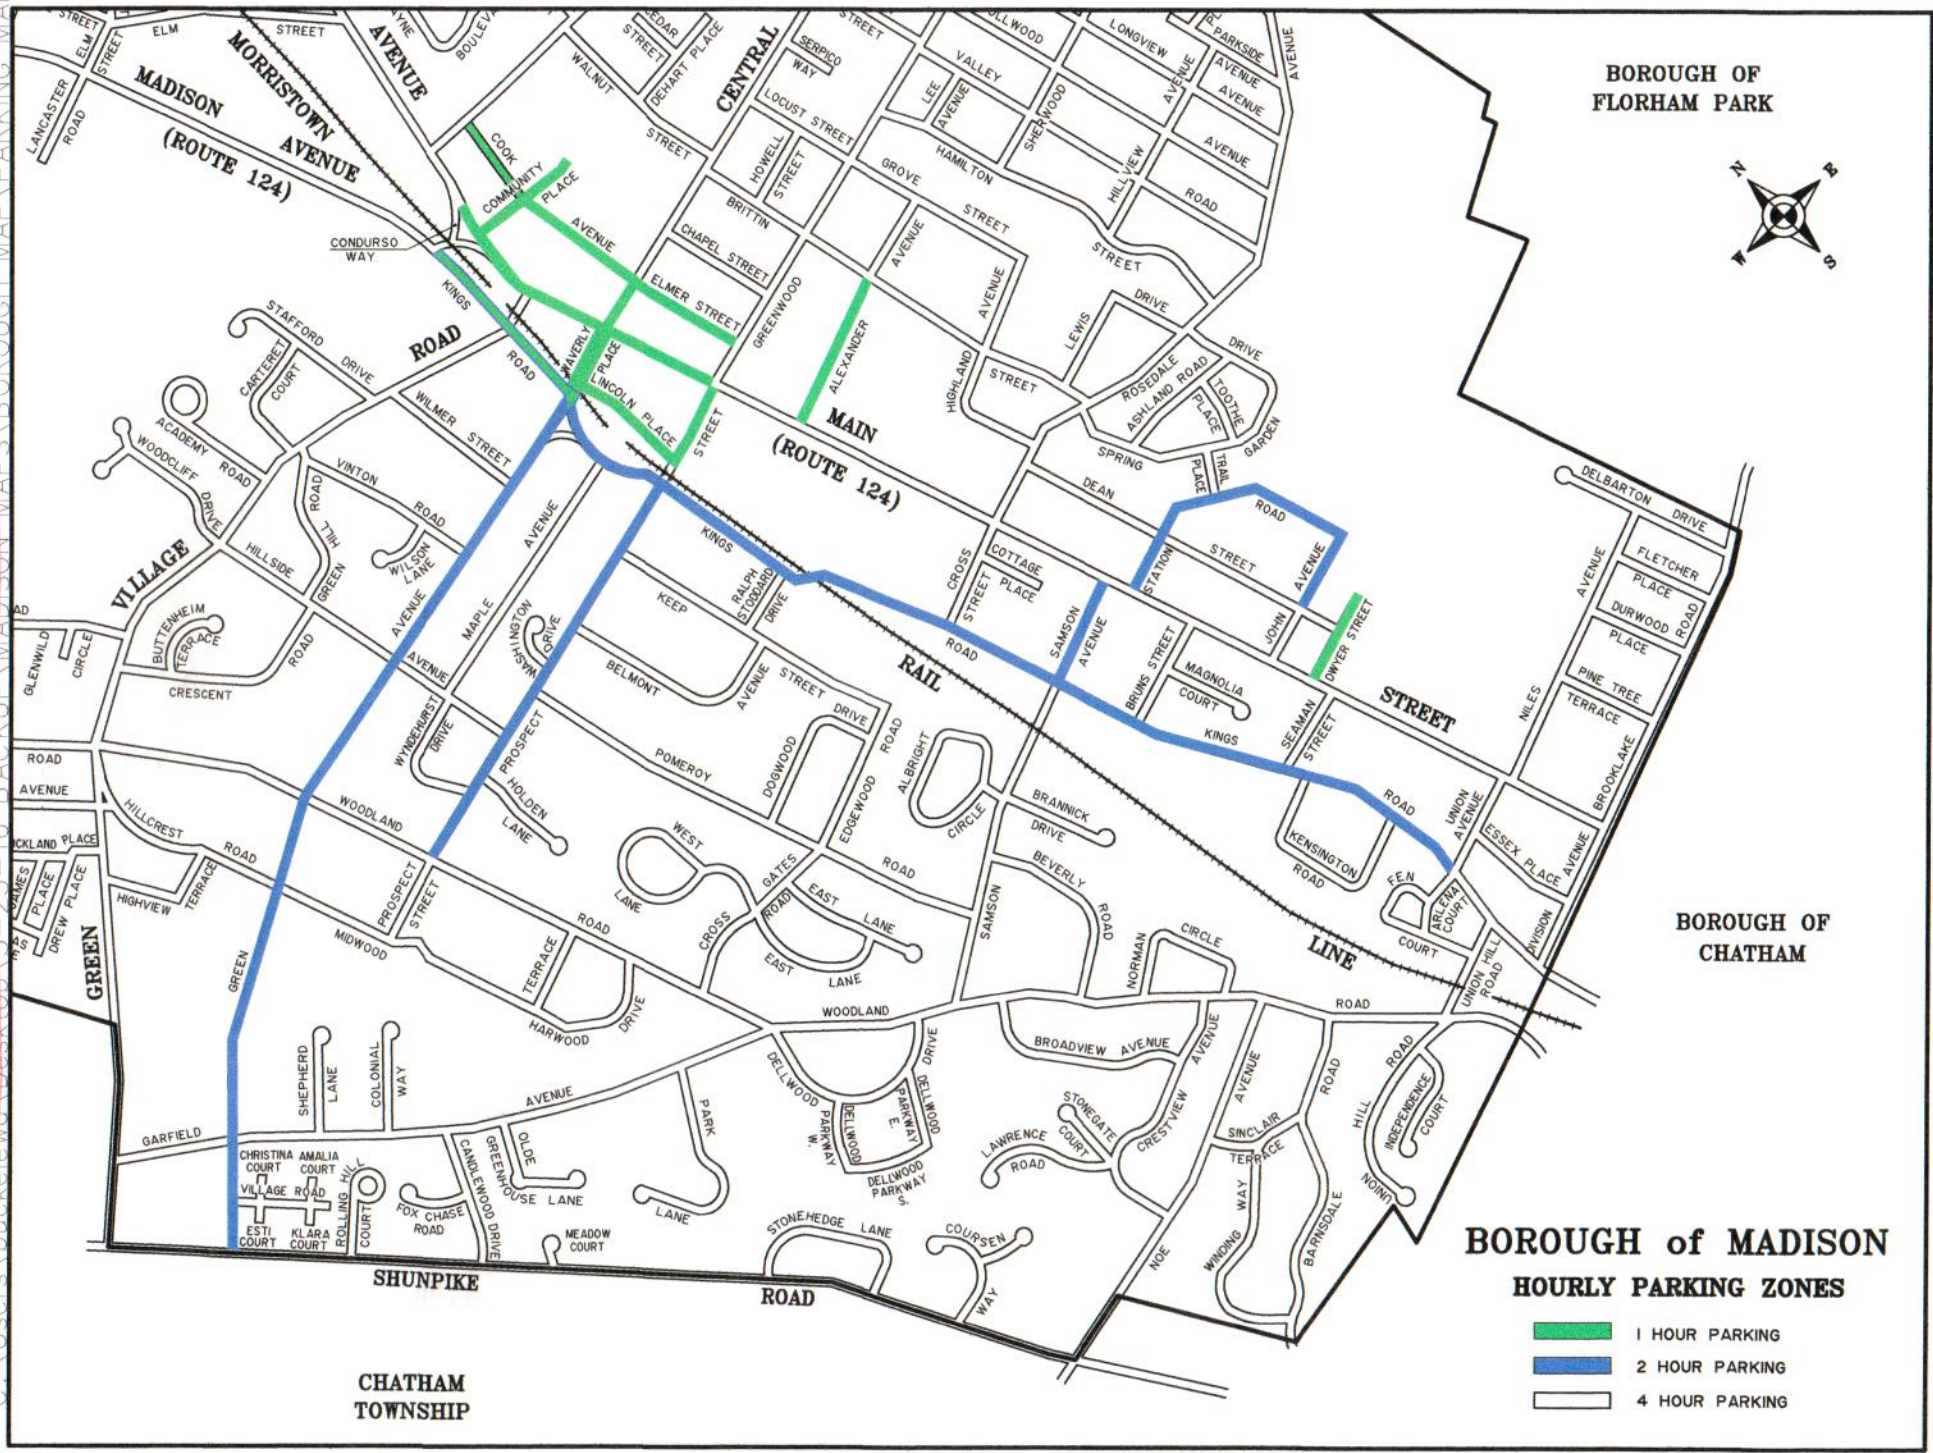

C:\Users\burkelewd\Desktop\F-25-16 BACKUP\MADISON MAPS\BOROUGH MAP PARKING MAP.d

BOROUGH OF FLORHAM PARK

BOROUGH OF CHATHAM

**BOROUGH of MADISON
HOURLY PARKING ZONES**

- █ 1 HOUR PARKING
- █ 2 HOUR PARKING
- 4 HOUR PARKING

CHECK PLOT