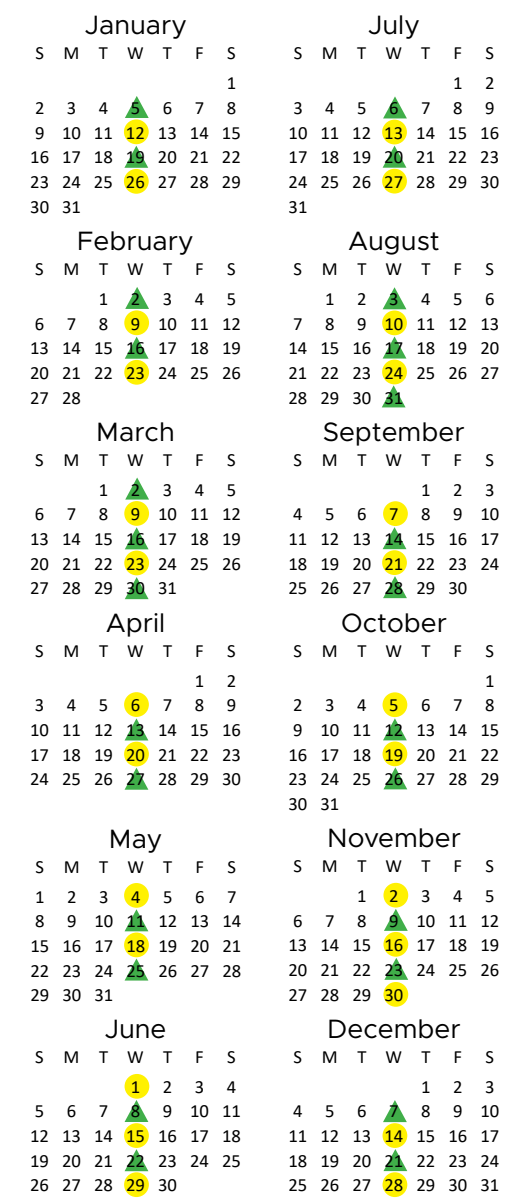

District 1A

Recycling & Yard Waste: Mondays

Garbage: Mondays, with extra pickup on Thursdays May 9 to September 10

District 1B

Recycling & Yard Waste: Mondays

Garbage: Thursdays, with extra pickup on Mondays May 9 to September 10

District 2A

Recycling & Yard Waste: Tuesdays

Garbage: Tuesdays, with extra pickup on Fridays from May 9 to September 10

District 2B

Recycling & Yard Waste: Tuesdays

Garbage: Fridays, with extra pickup on Tuesdays from May 9 to September 10

District 2C

Recycling & Yard Waste: Wednesdays

Garbage: Fridays, with extra pickup on Tuesdays from May 9 to September 10

District 3

Recycling & Yard Waste: Wednesdays

Garbage: Wednesdays, with extra pickup on Saturdays from May 9 to September 10

● = Commingled ▲ = Paper

Holiday Schedule

- **Memorial Day (Monday, May 30)**
  District 1A & 1B Garbage, Yard Waste & Recycling: Thursday, June 2
- **Independence Day (Monday, July 4)**
  District 1A & 1B Garbage, Yard Waste & Recycling: Thursday, July 7
- **Labor Day (Monday, September 5)**
  District 1A & 1B Garbage, Yard Waste & Recycling: Thursday, September 8
- **Thanksgiving (Thursday, November 24)**
  District 1B Garbage: Friday, November 25
- **Christmas Observed (Mon., December 26)**
  District 1A & 1B Garbage, Yard Waste & Recycling: Thursday, December 29

Important Dates

- **Twice a week garbage curbside pickup:** May 9 to September 10
- **Yard Waste Curbside Collection Period:** March 7 to December 7
- **Leaf Curbside Collection Period:** On or about October 17 and weather permitting will continue until mid-December

All items should be placed at the curb no earlier than 4:00 P.M. the day before collection. All containers must be removed from curbside prior to 8:00 P.M. on your collection day. If garbage or recyclables are not put out properly, they will not be collected.

Questions?

Carefully review your district number and collection days. If you have further questions, please call the Department of Public Works Monday through Friday from 7:00 A.M to 3:00 P.M. at 973-593-3088.