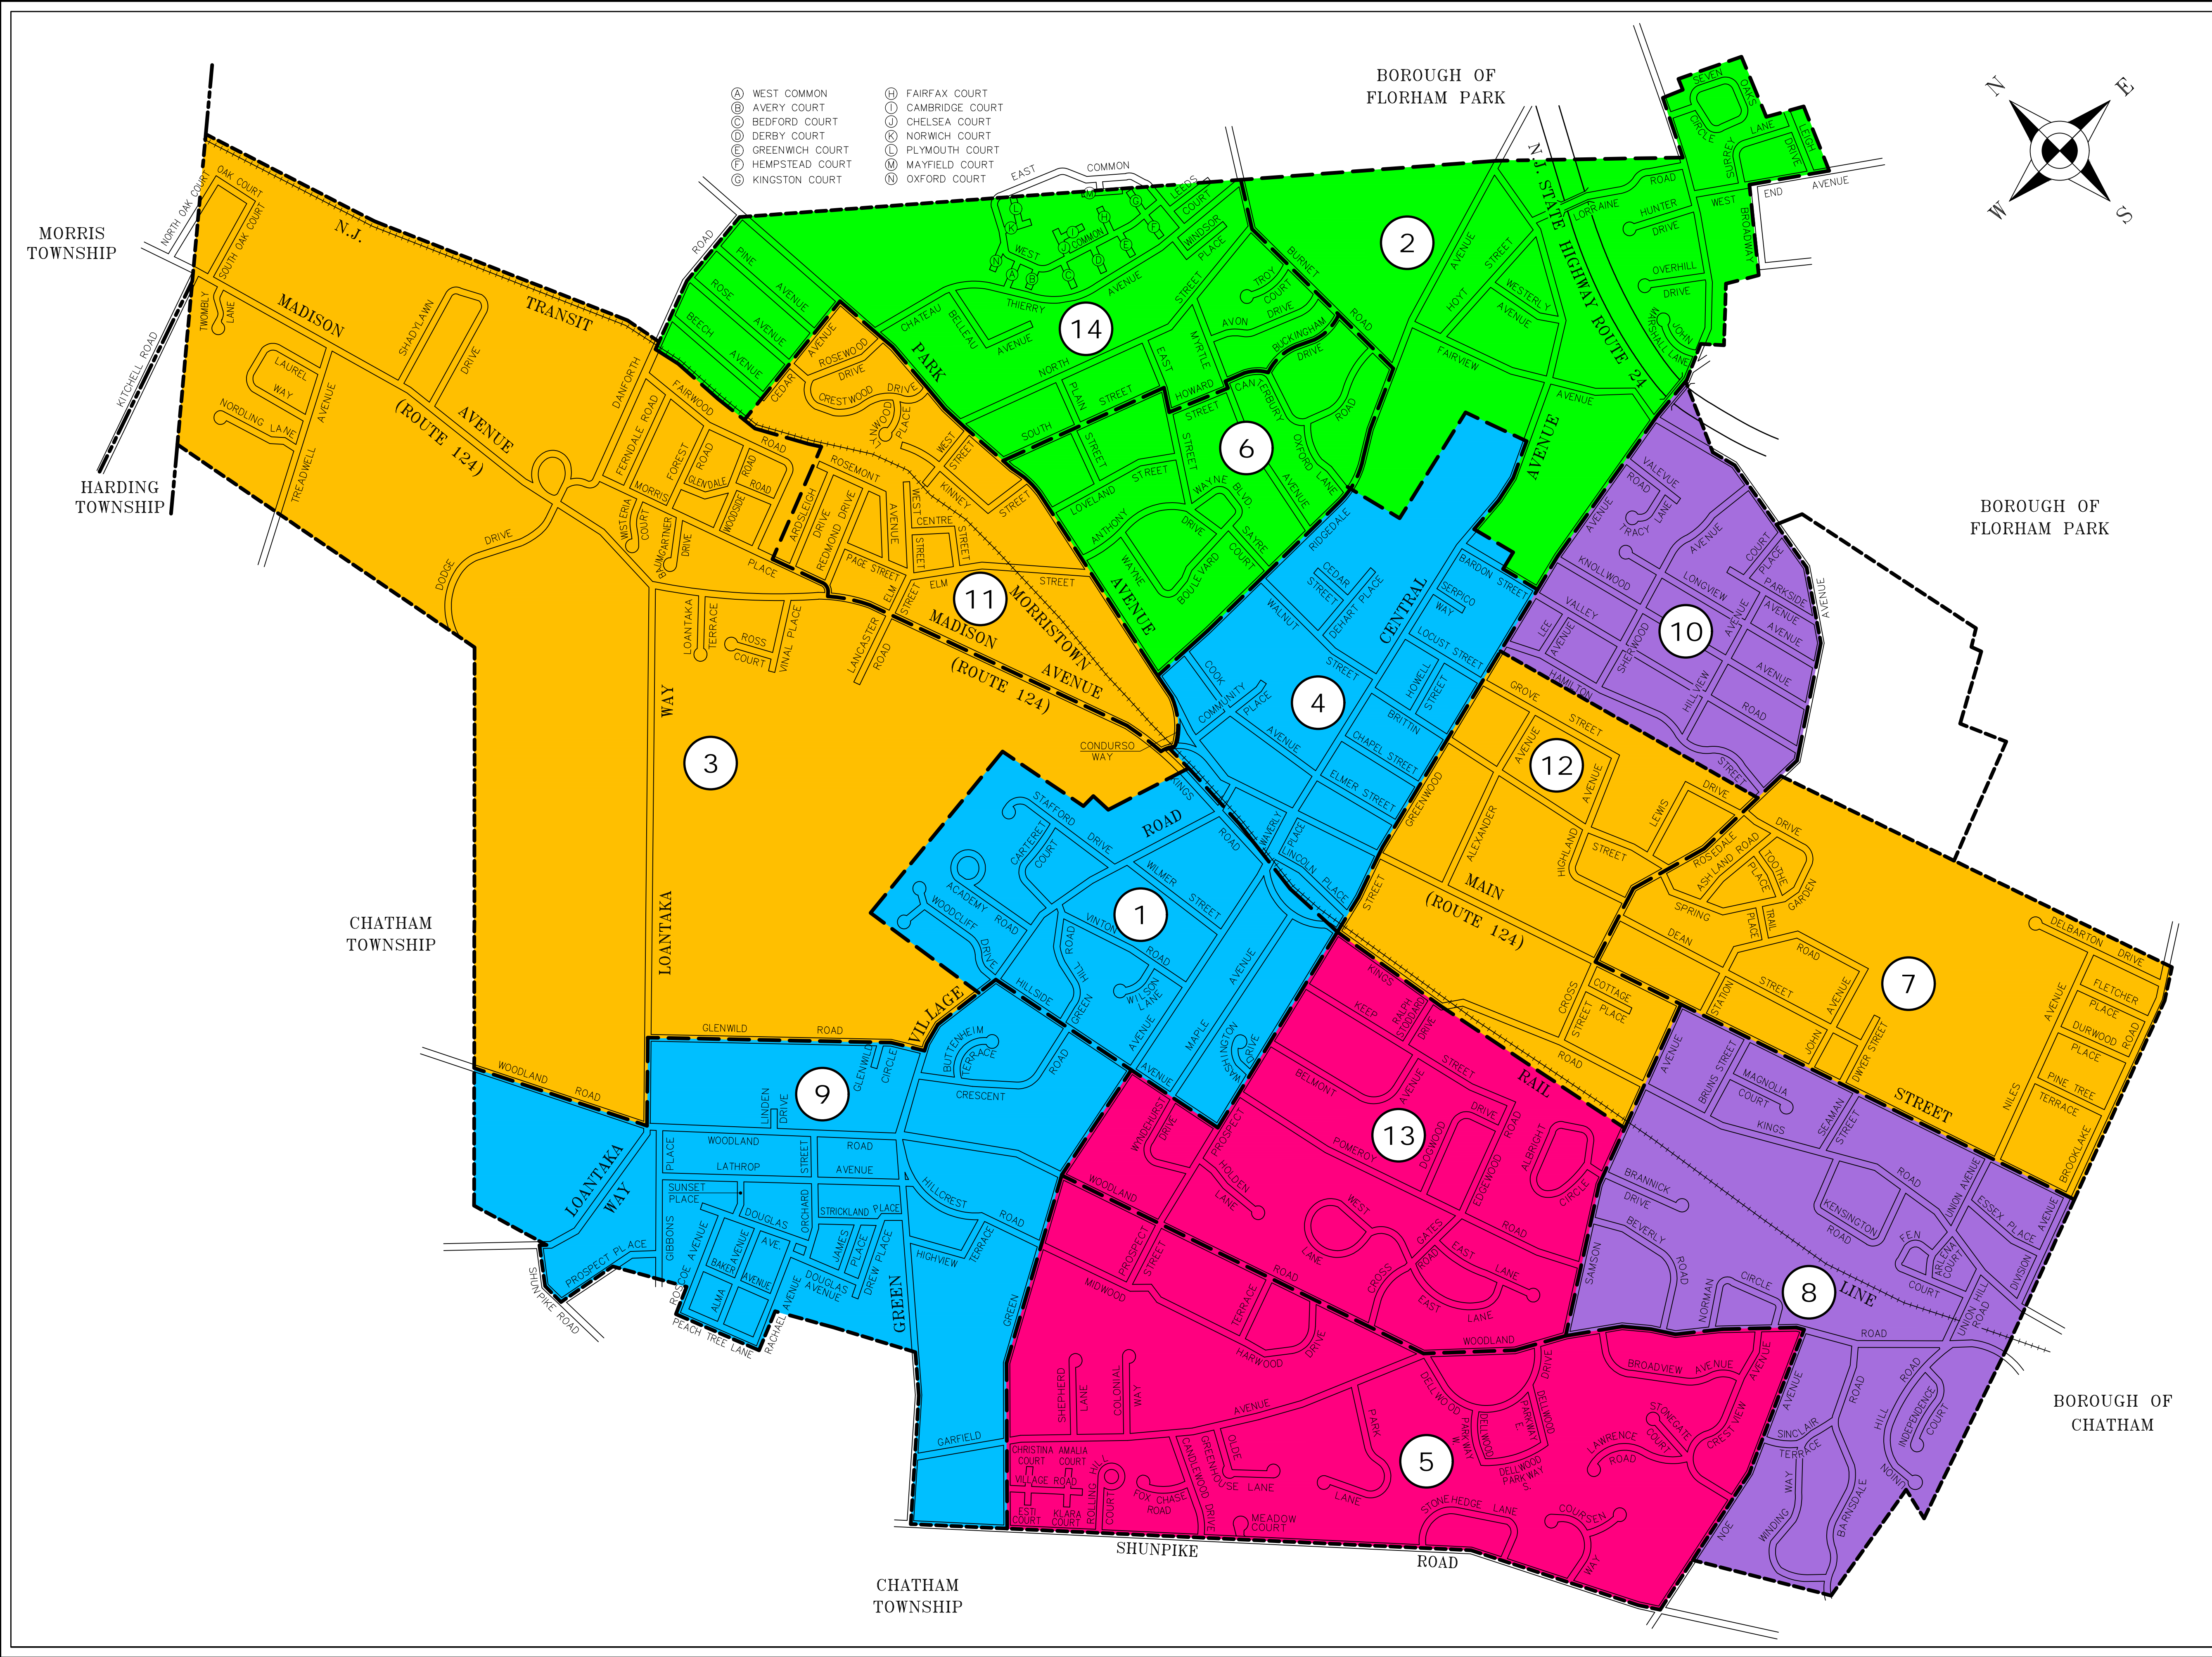

# ELECTION DISTRICTS (CURRENT)

of  
THE BOROUGH OF MADISON  
MORRIS COUNTY, NEW JERSEY  
FOR  
PRIMARY ELECTION  
JUNE 8, 2021

POLLS OPEN: 6:00 A.M.  
POLLS CLOSE: 8:00 P.M.

**ELECTION DISTRICT**      **POLLING LOCATION**

- 1 PRESBYTERIAN CHURCH of MADISON  
19 GREEN AVENUE  
"PARLOR ROOM"
- 2 MADISON CIVIC CENTER  
28 WALNUT STREET  
"SENIOR CENTER ROOM"
- 3 GRACE EPISCOPAL CHURCH  
4 MADISON AVENUE  
"GRACE HALL"
- 4 PRESBYTERIAN CHURCH of MADISON  
19 GREEN AVENUE  
"PARLOR ROOM"
- 5 MADISON PUBLIC LIBRARY  
39 KEEP STREET  
"CHASE AUDITORIUM"
- 6 MADISON CIVIC CENTER  
28 WALNUT STREET  
"SENIOR CENTER ROOM"
- 7 GRACE EPISCOPAL CHURCH  
4 MADISON AVENUE  
"GRACE HALL"
- 8 MADISON Y.M.C.A.  
111 KINGS ROAD  
"FRONT LEFT LOBBY"
- 9 PRESBYTERIAN CHURCH of MADISON  
19 GREEN AVENUE  
"PARLOR ROOM"
- 10 MADISON Y.M.C.A.  
111 KINGS ROAD  
"FRONT LEFT LOBBY"
- 11 GRACE EPISCOPAL CHURCH  
4 MADISON AVENUE  
"GRACE HALL"
- 12 GRACE EPISCOPAL CHURCH  
4 MADISON AVENUE  
"GRACE HALL"
- 13 MADISON PUBLIC LIBRARY  
39 KEEP STREET  
"CHASE AUDITORIUM"
- 14 MADISON CIVIC CENTER  
28 WALNUT STREET  
"SENIOR CENTER ROOM"

**BOROUGH CLERK'S OFFICE**

LAST REVISED: MAY 24, 2021

- A WEST COMMON
- H FAIRFAX COURT
- B AVERY COURT
- I CAMBRIDGE COURT
- C BEDFORD COURT
- J CHELSEA COURT
- D DERBY COURT
- K NORWICH COURT
- E GREENWICH COURT
- L PLYMOUTH COURT
- F HEMPSTEAD COURT
- M MAYFIELD COURT
- G KINGSTON COURT
- N OXFORD COURT